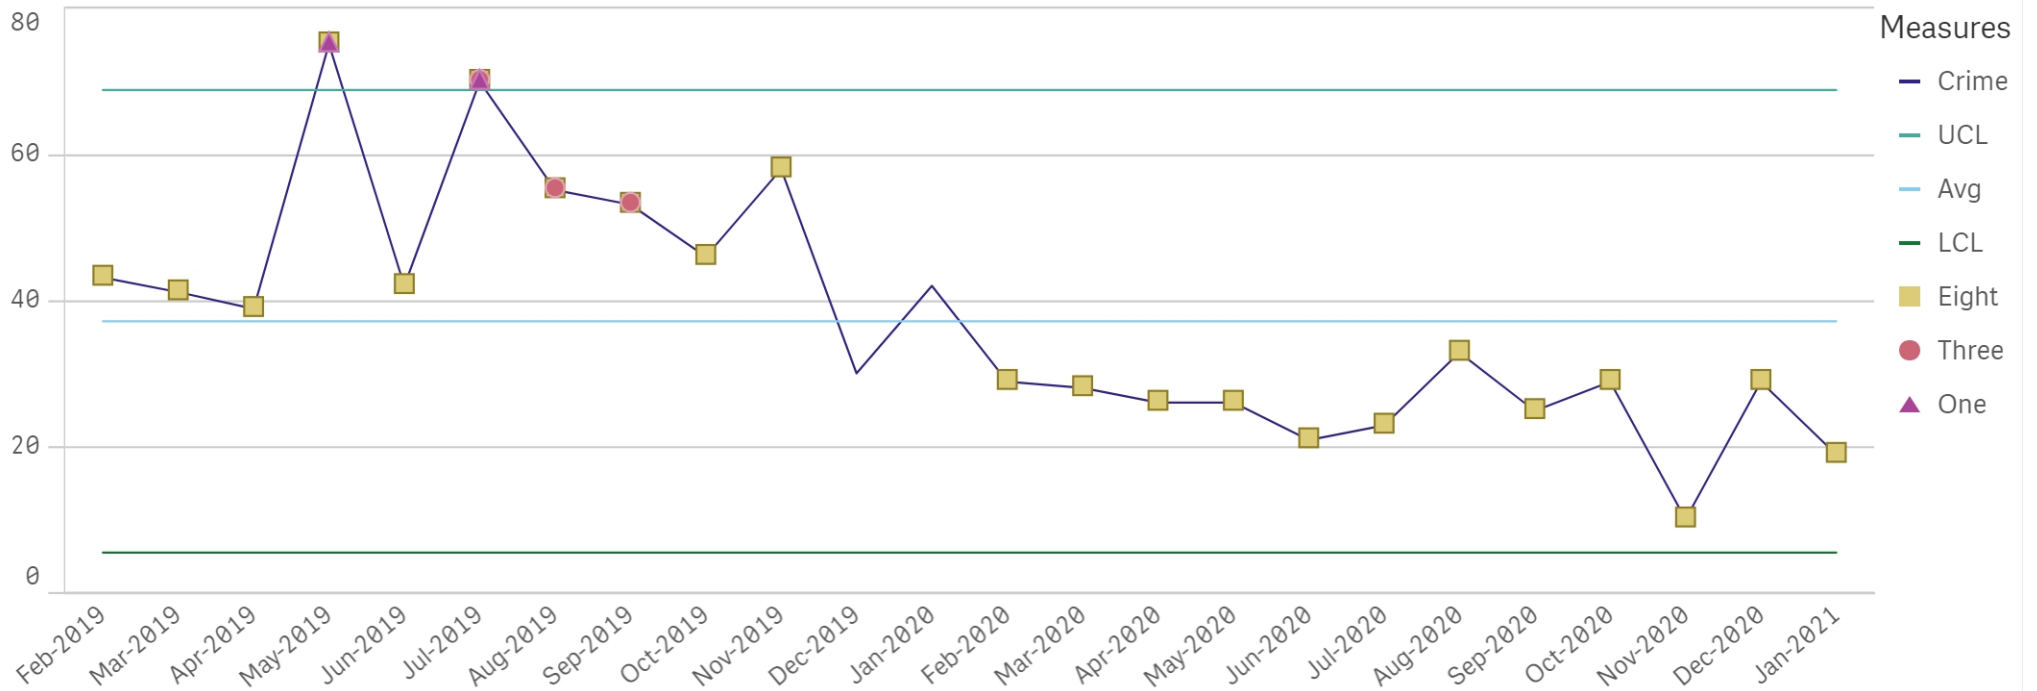

Burglary offences

24-month Crime Control Chart - Chippenham Town Centre, Chippenham Town North East, Chippenham Town South & Chippenham Town West ...

Drug offences

24-month Crime Control Chart - Chippenham Town Centre, Chippenham Town North East, Chippenham Town South & Chippenham Town West ...

Possession of weapons

24-month Crime Control Chart - Chippenham Town Centre, Chippenham Town North East, Chippenham Town South & Chippenham Town West ...

Page 10

Theft offences

24-month Crime Control Chart - Chippenham Town Centre, Chippenham Town North East, Chippenham Town South & Chippenham Town West ...

Measures

- Crime
- UCL
- Avg
- LCL
- Eight
- Three
- One

Arson and criminal damage

24-month Crime Control Chart - Chippenham Town Centre, Chippenham Town North East, Chippenham Town South & Chippenham Town West ...