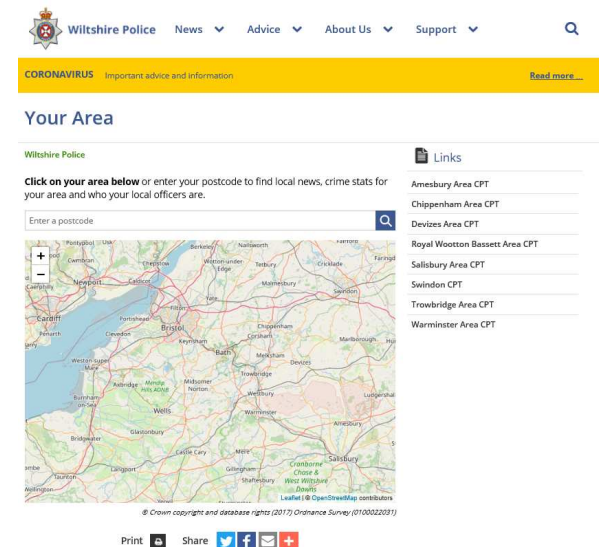

Useful links

For more information on Wiltshire Police's performance please visit:

- PCC's Website - <https://www.wiltshire-pcc.gov.uk/article/1847/Performance>
- HMICFRS Website - <https://www.justiceinspectorates.gov.uk/hmicfrs/police-forces/wiltshire/>
- Police.uk - <https://www.police.uk/wiltshire>
-
- For information on what crimes and incidents have been reported in the Chippenham Community Policing Team area, visit <https://www.wiltshire.police.uk/article/5420/Chippenham-Area-CPT> to view a crime and incident map and find links to more detailed data

WILTSHIRE POLICE

Proud to serve and **protect** our communities

@wiltshirepolice

Get Involved

Keep up to date with the latest news and alerts in your area by signing up to our Community Messaging service – www.wiltsmessaging.co.uk

Find out more information on your CPT area at: www.wiltshire.police.uk and here www.wiltshire-pcc.gov.uk

WILTSHIRE POLICE
Proud to serve and protect our communities

Chippenham All Crime

24-month Crime Control Chart - Chippenham Town Centre, Chippenham Town North East, Chippenham Town South & Chippenham Town West ...