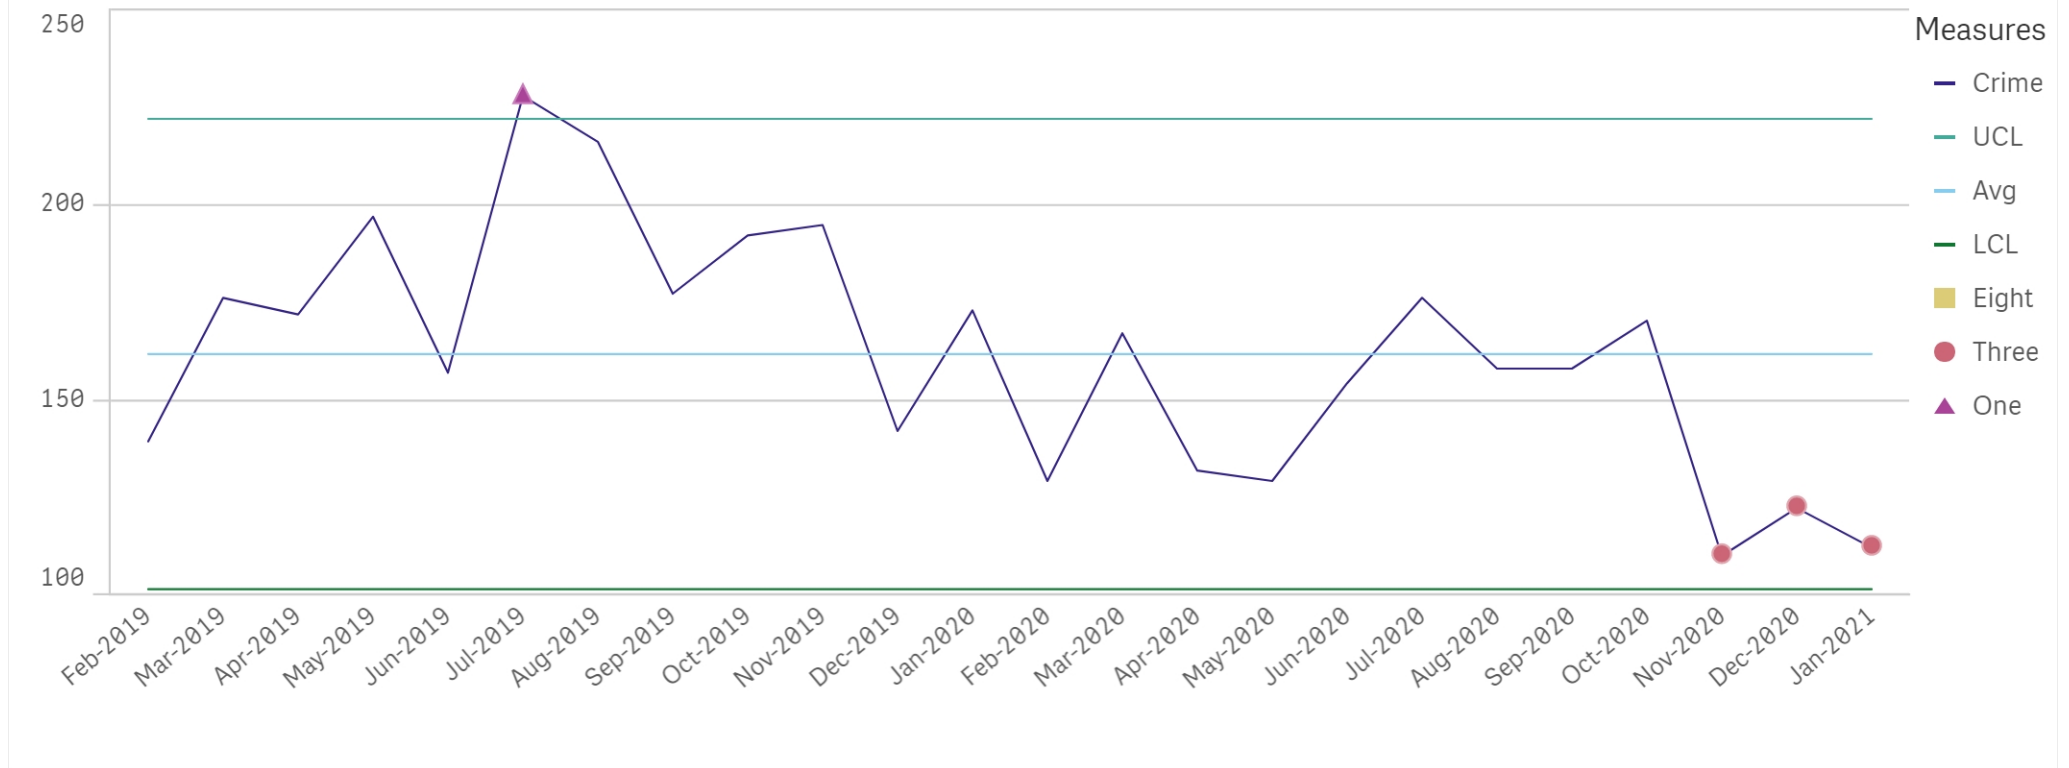

Find out more information on your CPT area at: www.wiltshire.police.uk and here www.wiltshire-pcc.gov.uk

WILTSHIRE POLICE
Proud to serve and protect our communities

Chippenham All Crime

24-month Crime Control Chart - Chippenham Town Centre, Chippenham Town North East, Chippenham Town South & Chippenham Town West ...

Burglary offences

24-month Crime Control Chart - Chippenham Town Centre, Chippenham Town North East, Chippenham Town South & Chippenham Town West ...

Drug offences

24-month Crime Control Chart - Chippenham Town Centre, Chippenham Town North East, Chippenham Town South & Chippenham Town West ...

Measures

- Crime
- UCL
- Avg
- LCL
- Eight
- Three
- One

Arson and criminal damage

24-month Crime Control Chart - Chippenham Town Centre, Chippenham Town North East, Chippenham Town South & Chippenham Town West ...