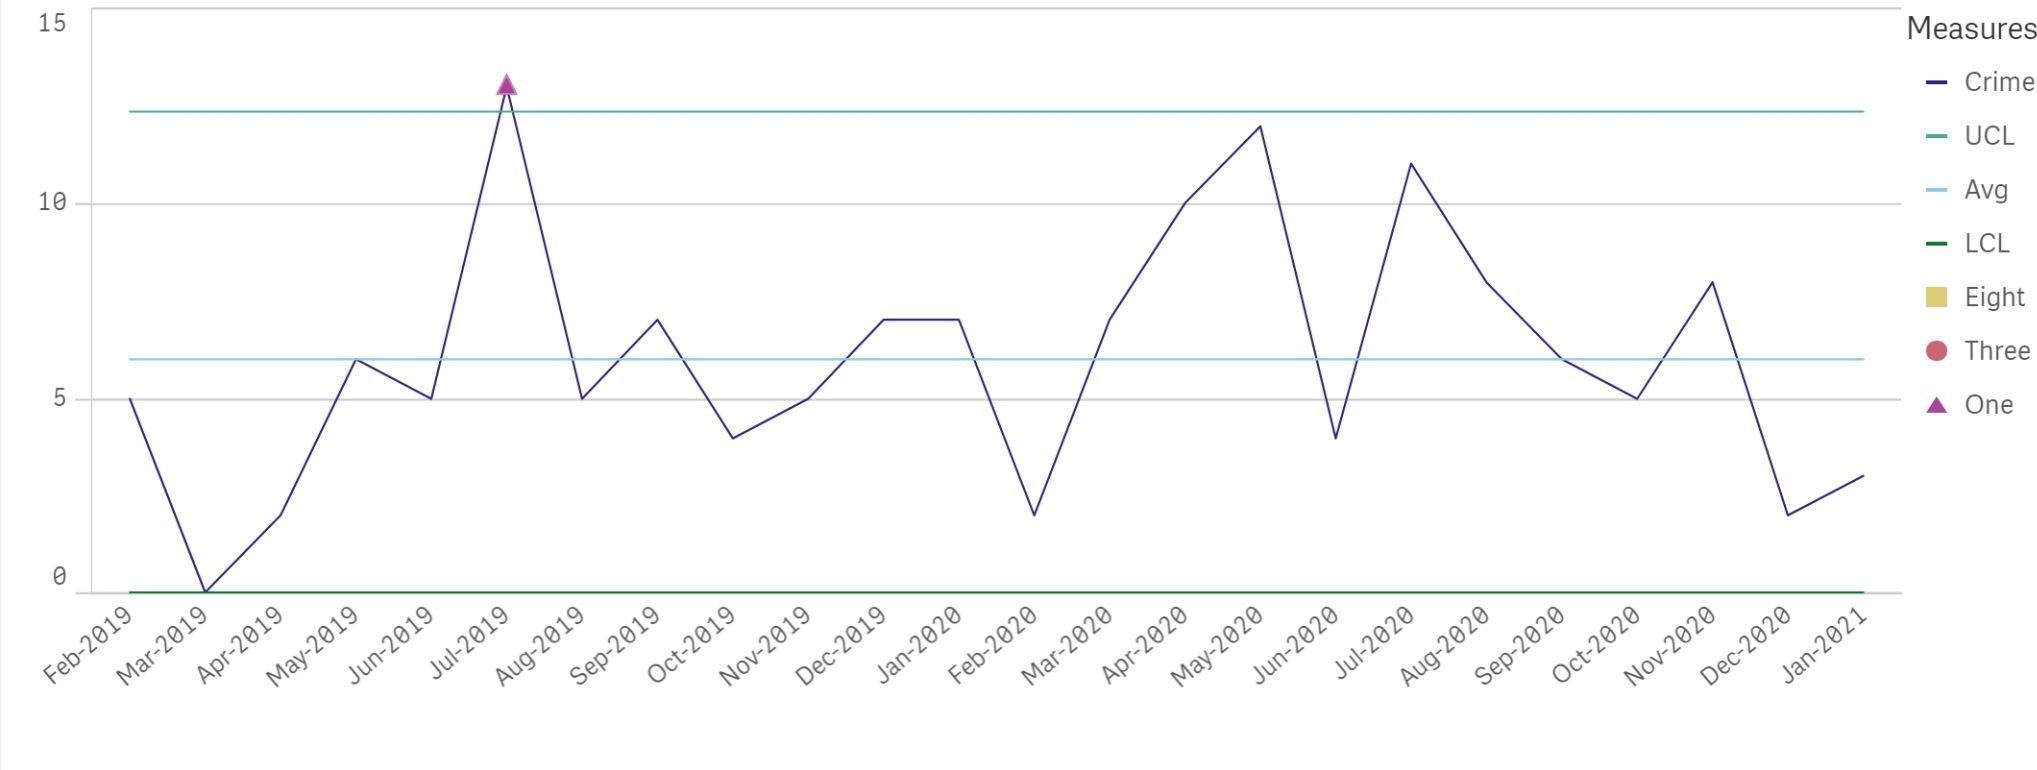

Find out more information on your CPT area at: www.wiltshire.police.uk and here www.wiltshire-pcc.gov.uk

WILTSHIRE POLICE
Proud to serve and protect our communities

Chippenham All Crime

24-month Crime Control Chart - Chippenham Town Centre, Chippenham Town North East, Chippenham Town South & Chippenham Town West ...

Burglary offences

24-month Crime Control Chart - Chippenham Town Centre, Chippenham Town North East, Chippenham Town South & Chippenham Town West ...

Drug offences

24-month Crime Control Chart - Chippenham Town Centre, Chippenham Town North East, Chippenham Town South & Chippenham Town West ...

Measures

- Crime
- UCL
- Avg
- LCL
- Eight
- Three
- One

Arson and criminal damage

24-month Crime Control Chart - Chippenham Town Centre, Chippenham Town North East, Chippenham Town South & Chippenham Town West ...