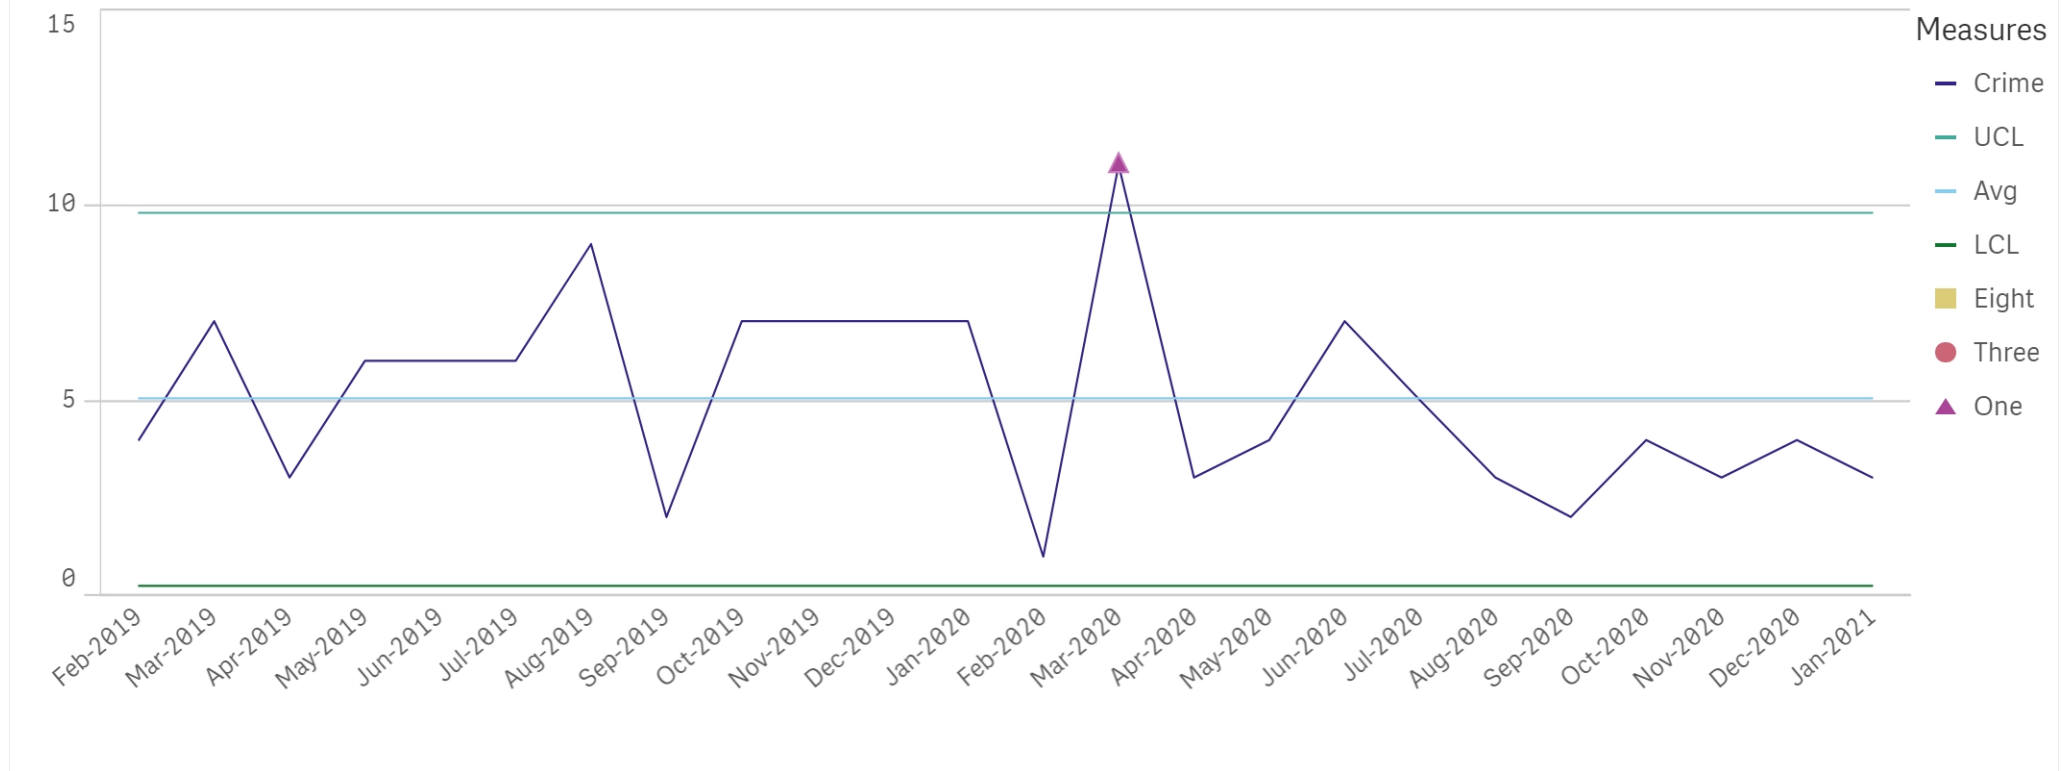

Find out more information on your CPT area at: www.wiltshire.police.uk and here www.wiltshire-pcc.gov.uk

WILTSHIRE POLICE
Proud to serve and protect our communities

Chippenham All Crime

24-month Crime Control Chart - Chippenham Town Centre, Chippenham Town North East, Chippenham Town South & Chippenham Town West ...

Burglary offences

24-month Crime Control Chart - Chippenham Town Centre, Chippenham Town North East, Chippenham Town South & Chippenham Town West ...

Drug offences

24-month Crime Control Chart - Chippenham Town Centre, Chippenham Town North East, Chippenham Town South & Chippenham Town West ...

Measures

- Crime
- UCL
- Avg
- LCL
- Eight
- Three
- One

Arson and criminal damage

24-month Crime Control Chart - Chippenham Town Centre, Chippenham Town North East, Chippenham Town South & Chippenham Town West ...