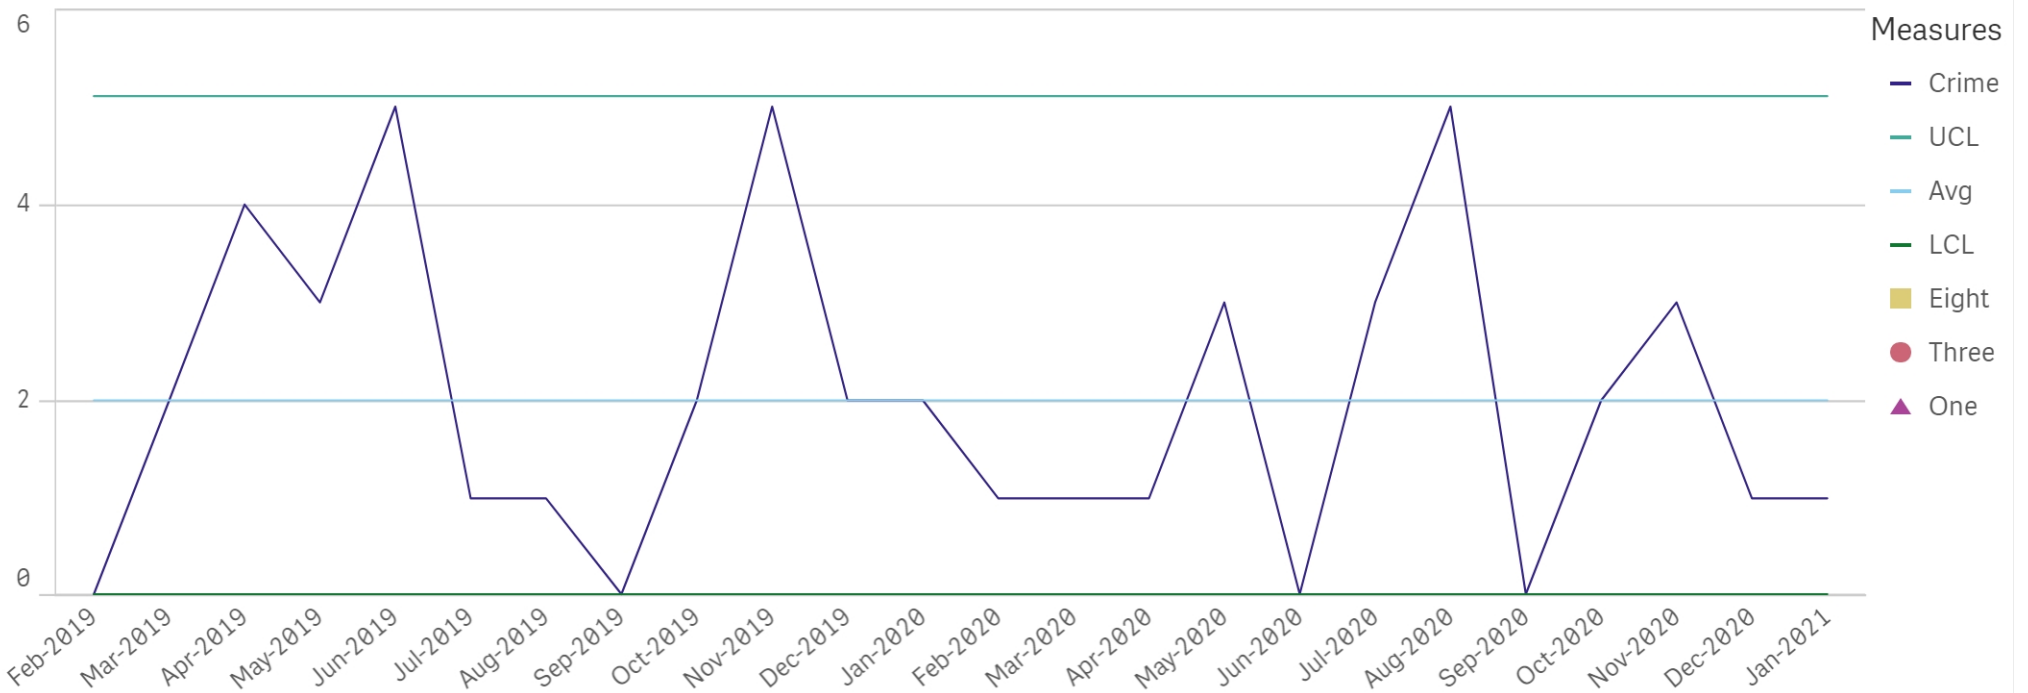

Burglary offences

24-month Crime Control Chart - Chippenham Town Centre, Chippenham Town North East, Chippenham Town South & Chippenham Town West ...

Drug offences

24-month Crime Control Chart - Chippenham Town Centre, Chippenham Town North East, Chippenham Town South & Chippenham Town West ...

Possession of weapons

24-month Crime Control Chart - Chippenham Town Centre, Chippenham Town North East, Chippenham Town South & Chippenham Town West ...

Page 10

Theft offences

24-month Crime Control Chart - Chippenham Town Centre, Chippenham Town North East, Chippenham Town South & Chippenham Town West ...

Measures

- Crime
- UCL
- Avg
- LCL
- Eight
- Three
- One

Arson and criminal damage

24-month Crime Control Chart - Chippenham Town Centre, Chippenham Town North East, Chippenham Town South & Chippenham Town West ...